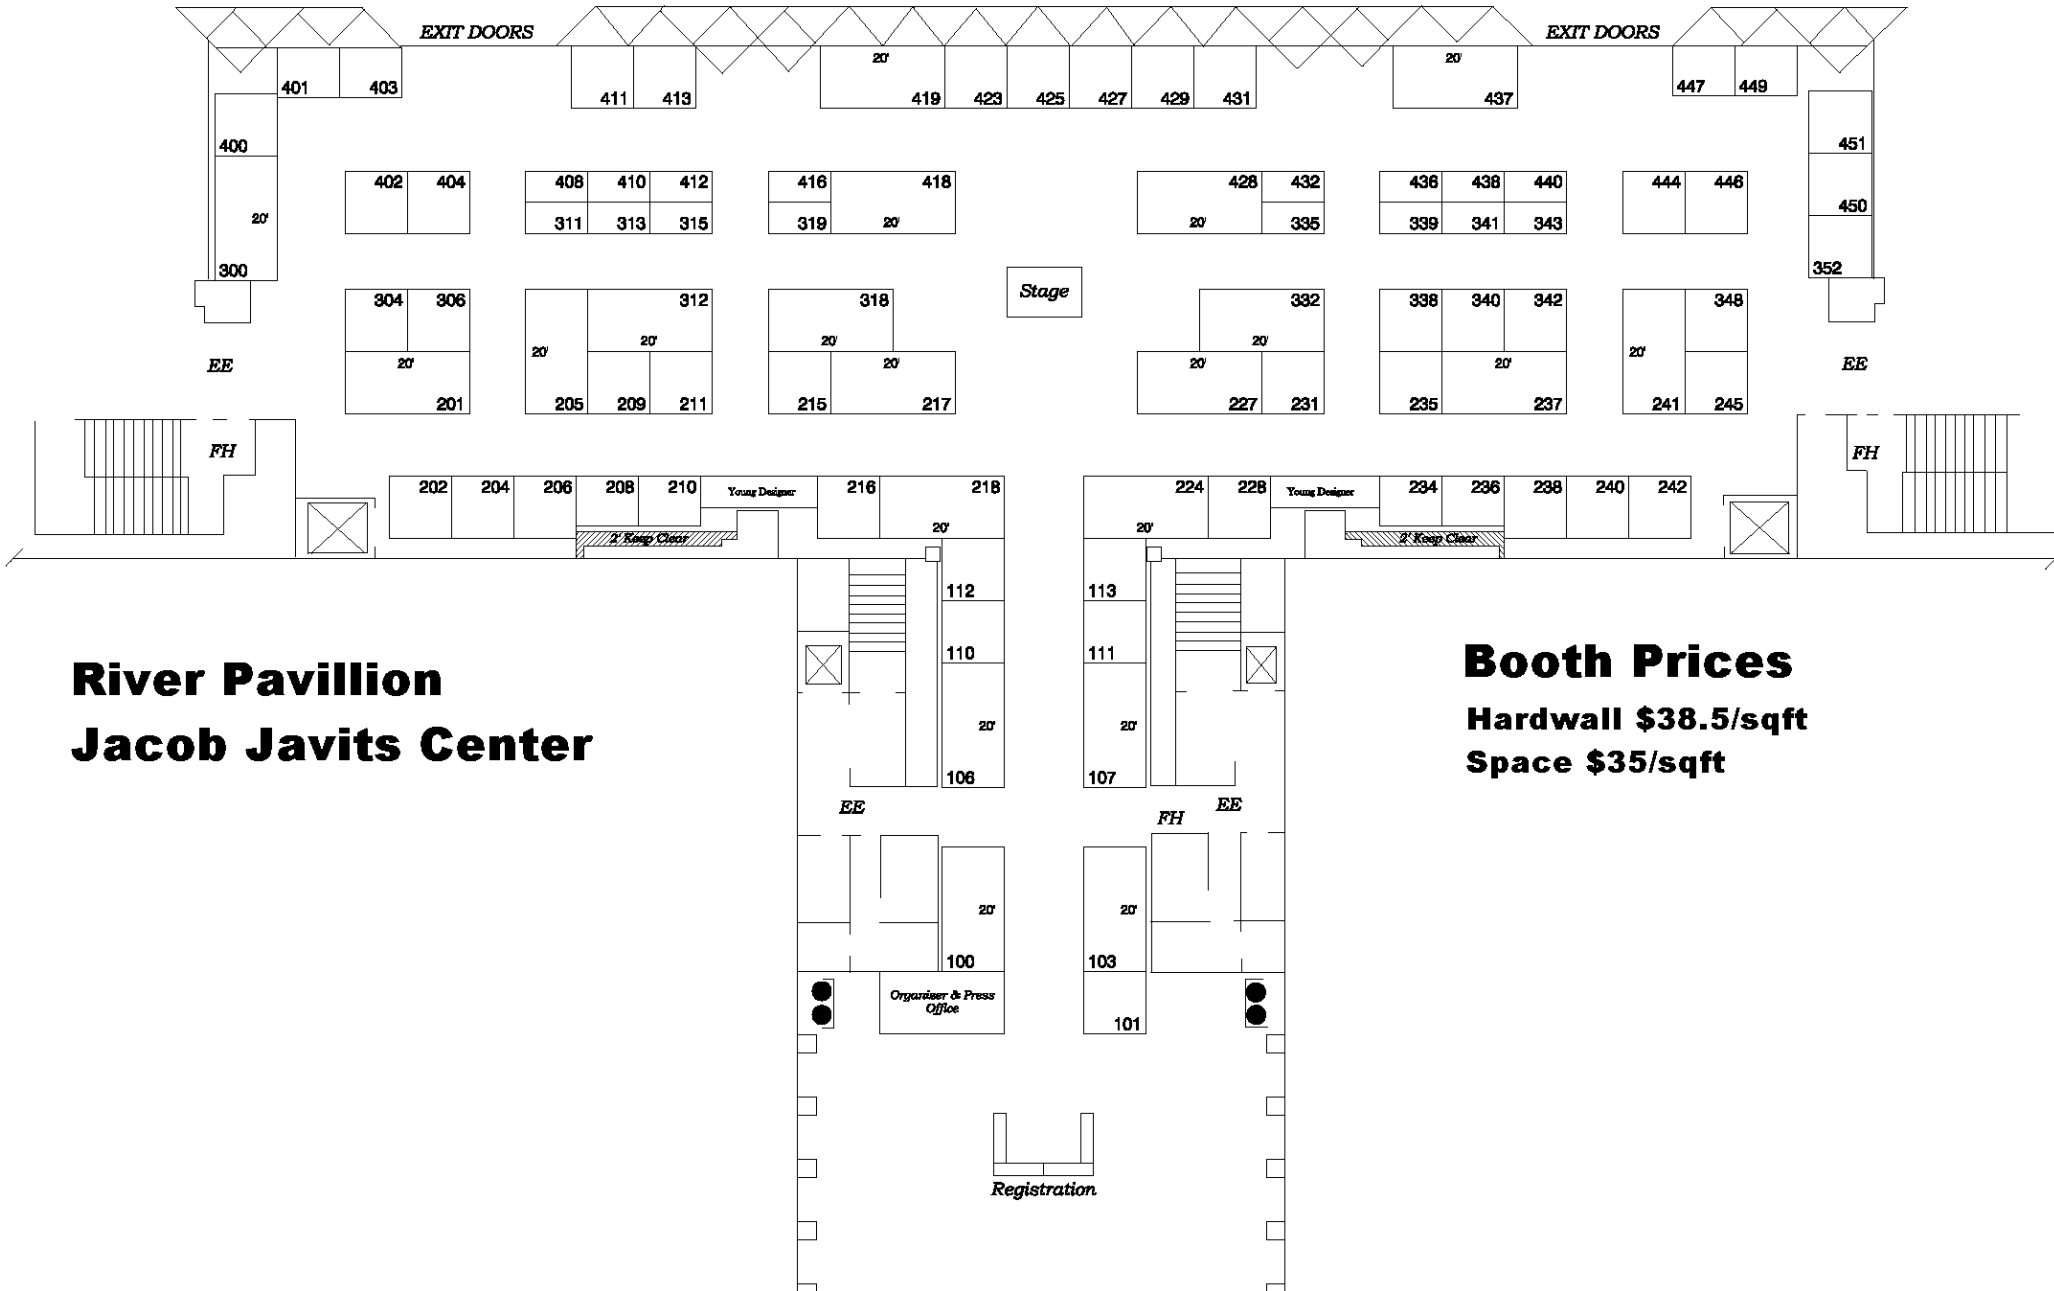

### July 21-22, 2008

**River Pavillion**  
**Jacob Javits Center**

**Booth Prices**  
**Hardwall \$38.5/sqft**  
**Space \$35/sqft**